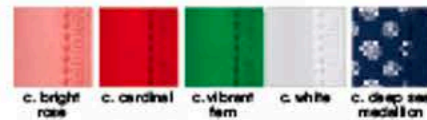

a. cool pink
floral

a. soft
butter

a. white/
deep sea
stripe

a. sea
mist blue
gingham

a. north sea
blue

B. THREE-QUARTER SLEEVE V-NECK TUNIC

Regular, Petite ~~\$39.95~~ **\$23.97** / Plus ~~\$44.95~~ **\$26.97**

Imported. Sizes: Regular XS-XL, Petite XS-XL, Plus 1X-3X.

Regular, Petite **517144-115** / Plus **517150-118**

b. lavender
cloud

b. white

b. sea
mist palm

b. north
sea blue

b. pink
plus/
ombre

C. EMBROIDERED BUTTON-FRONT TUNIC TANK TOP

Regular ~~\$34.95~~ **\$20.97** / Plus ~~\$39.95~~ **\$23.97**

Imported. Sizes: Regular XS-XL, Plus 1X-3X.

Regular **517143-11X** / Plus **517148-117**

c. bright
rose

c. cardinal

c. vibrant
fern

c. white

c. deep sea
meditation