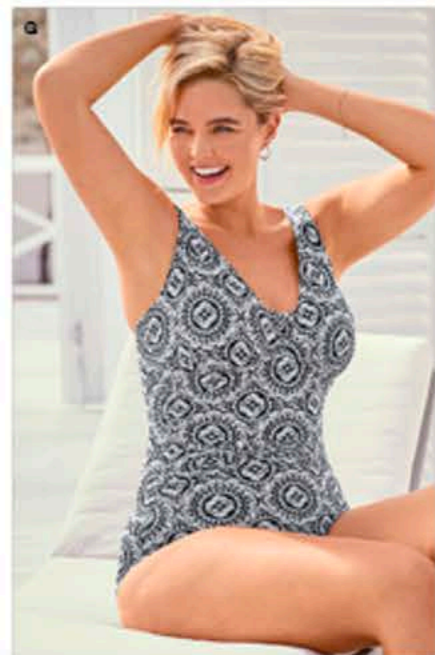

Why go online? Three words: more in store! 31