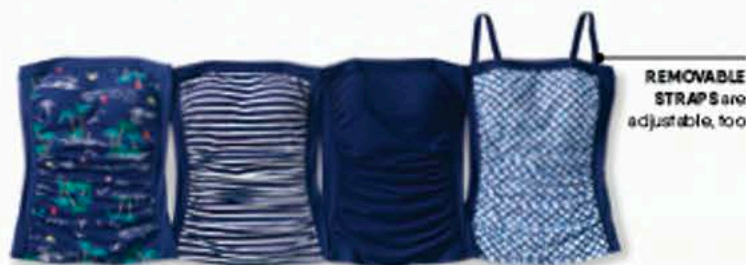

REMOVABLE
STRAPS are
adjustable, too

a. deep sea/
resort scenic   b. deep sea/
med stripes   b. deep sea navy   a. deep sea/
shiborigeo